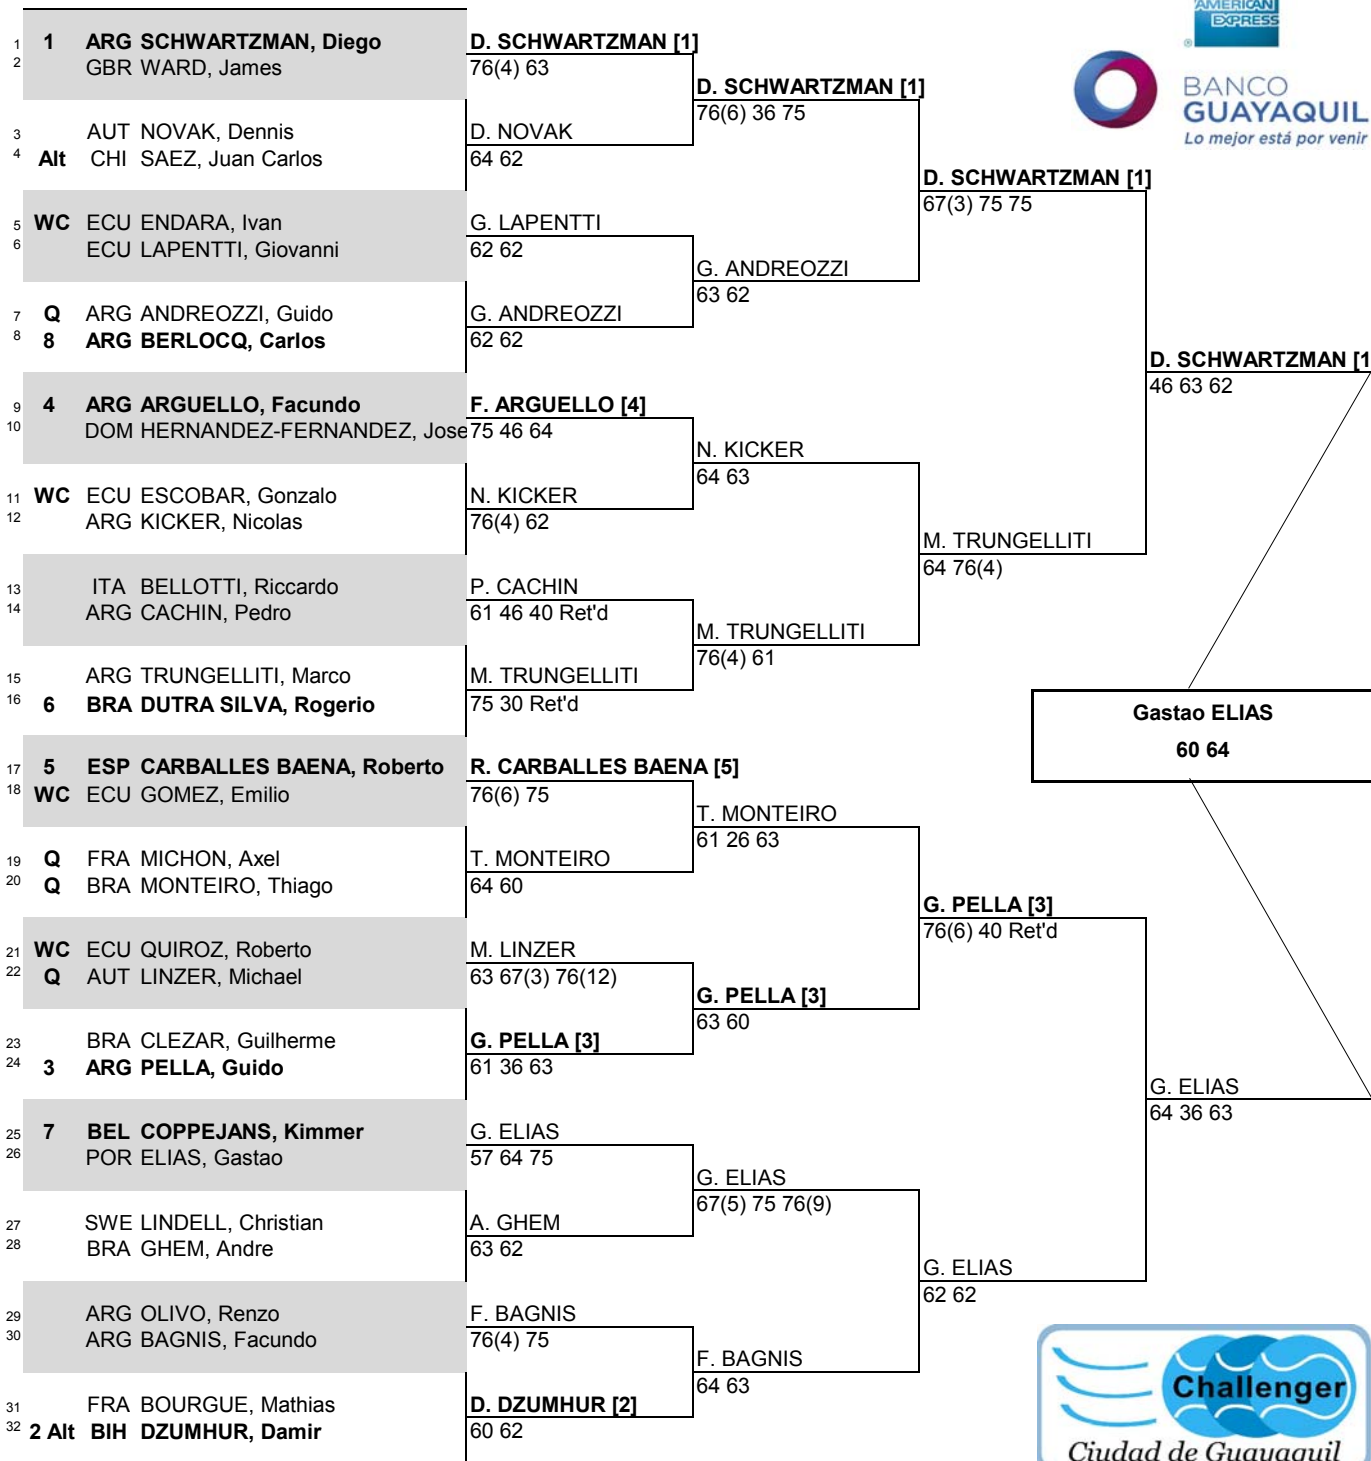

CITY, COUNTRY: **Guayaquil, Ecuador** TOURNAMENT DATES: **02-07 November 2015** SURFACE: **Red Clay** TOTAL FINANCIAL COMMITMENT: **\$50,000**

STATUS NAT **MAIN DRAW SINGLES**

Gastao ELIAS
60 64

ATP, Inc. © Copyright 2014

SEEDED PLAYERS	RANK	PRIZE MONEY	POINTS	ALTERNATES / LUCKY LOSERS	RETIREMENTS/WALKOVERS	
1 SCHWARTZMAN, Diego	78	WINNER \$7,200	90	D. Dzumhur (Alt)	T. Monteiro - Left foot	
2 DZUMHUR, Damir	80	FINALIST \$4,240	55	J. Saez (Alt)	R. Bellotti - Right Knee	
3 PELLA, Guido	85	SEMI-FINALIST \$2,510	33		R. Dutra Silva - Right Adductor	
4 ARGUELLO, Facundo	121	QUARTER-FINALIST \$1,460	17		WITHDRAWALS	
5 CARBALLE BAENA, Roberto	123	SECOND ROUND \$860	8			
6 DUTRA SILVA, Rogerio	124	FIRST ROUND \$520	0			
7 COPPEJANS, Kimmer	127	FOLLOW LIVE SCORING AT www.ATPWorldTour.com				
8 BERLOCC, Carlos	132	LAST DIRECT ACCEPTANCE				
				Bellotti, Riccardo (225)	CHALLENGER SUPERVISOR	Jaime Chavez